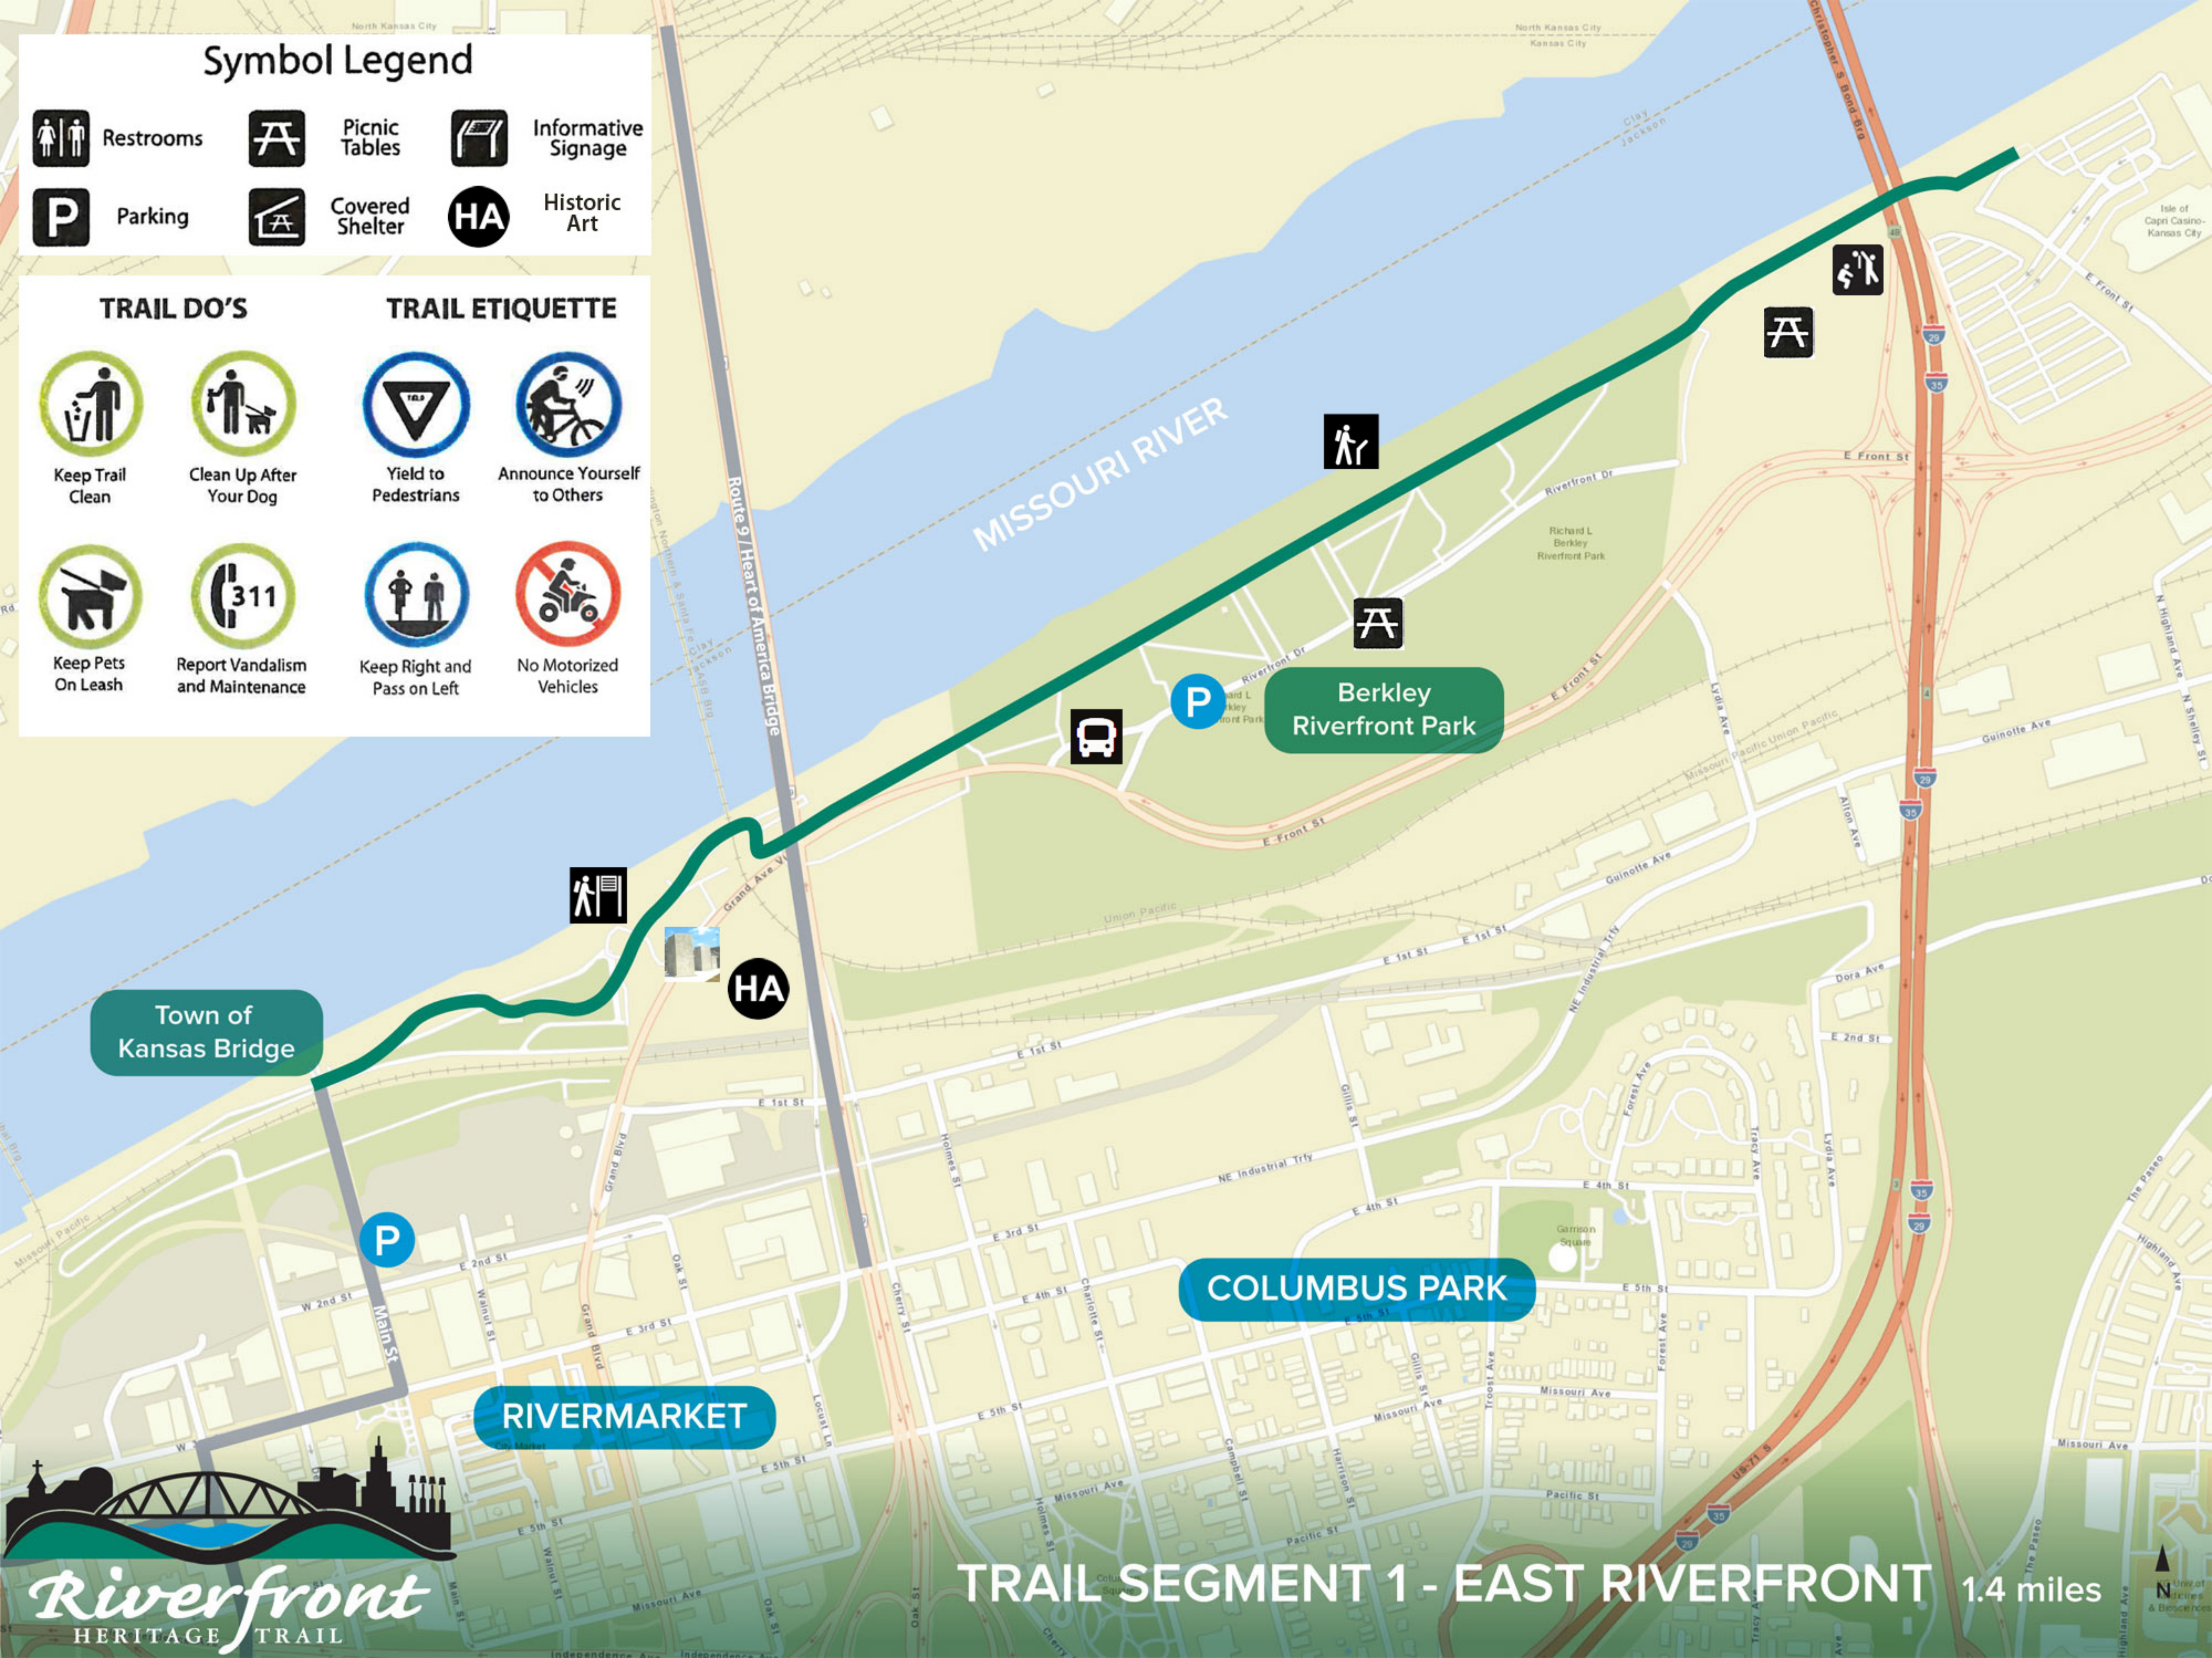

Symbol Legend

 Restrooms	 Picnic Tables	 Informative Signage
 Parking	 Covered Shelter	 Historic Art

TRAIL DO'S

 Keep Trail Clean	 Clean Up After Your Dog
 Keep Pets On Leash	 Report Vandalism and Maintenance

TRAIL ETIQUETTE

 Yield to Pedestrians	 Announce Yourself to Others
 Keep Right and Pass on Left	 No Motorized Vehicles

Town of Kansas Bridge

COLUMBUS PARK

RIVERMARKET

Berkley Riverfront Park

TRAIL SEGMENT 1 - EAST RIVERFRONT 1.4 miles

Symbol Legend

- Restrooms
- Picnic Tables
- Informative Signage
- Parking
- Covered Shelter
- Historic Art

TRAIL DO'S

Keep Trail Clean

Clean Up After Your Dog

Keep Pets On Leash

Report Vandalism and Maintenance

TRAIL ETIQUETTE

Yield to Pedestrians

Announce Yourself to Others

Keep Right and Pass on Left

No Motorized Vehicles

DOWNTOWN AIRPORT

Town of Kansas Bridge

RIVERMARKET